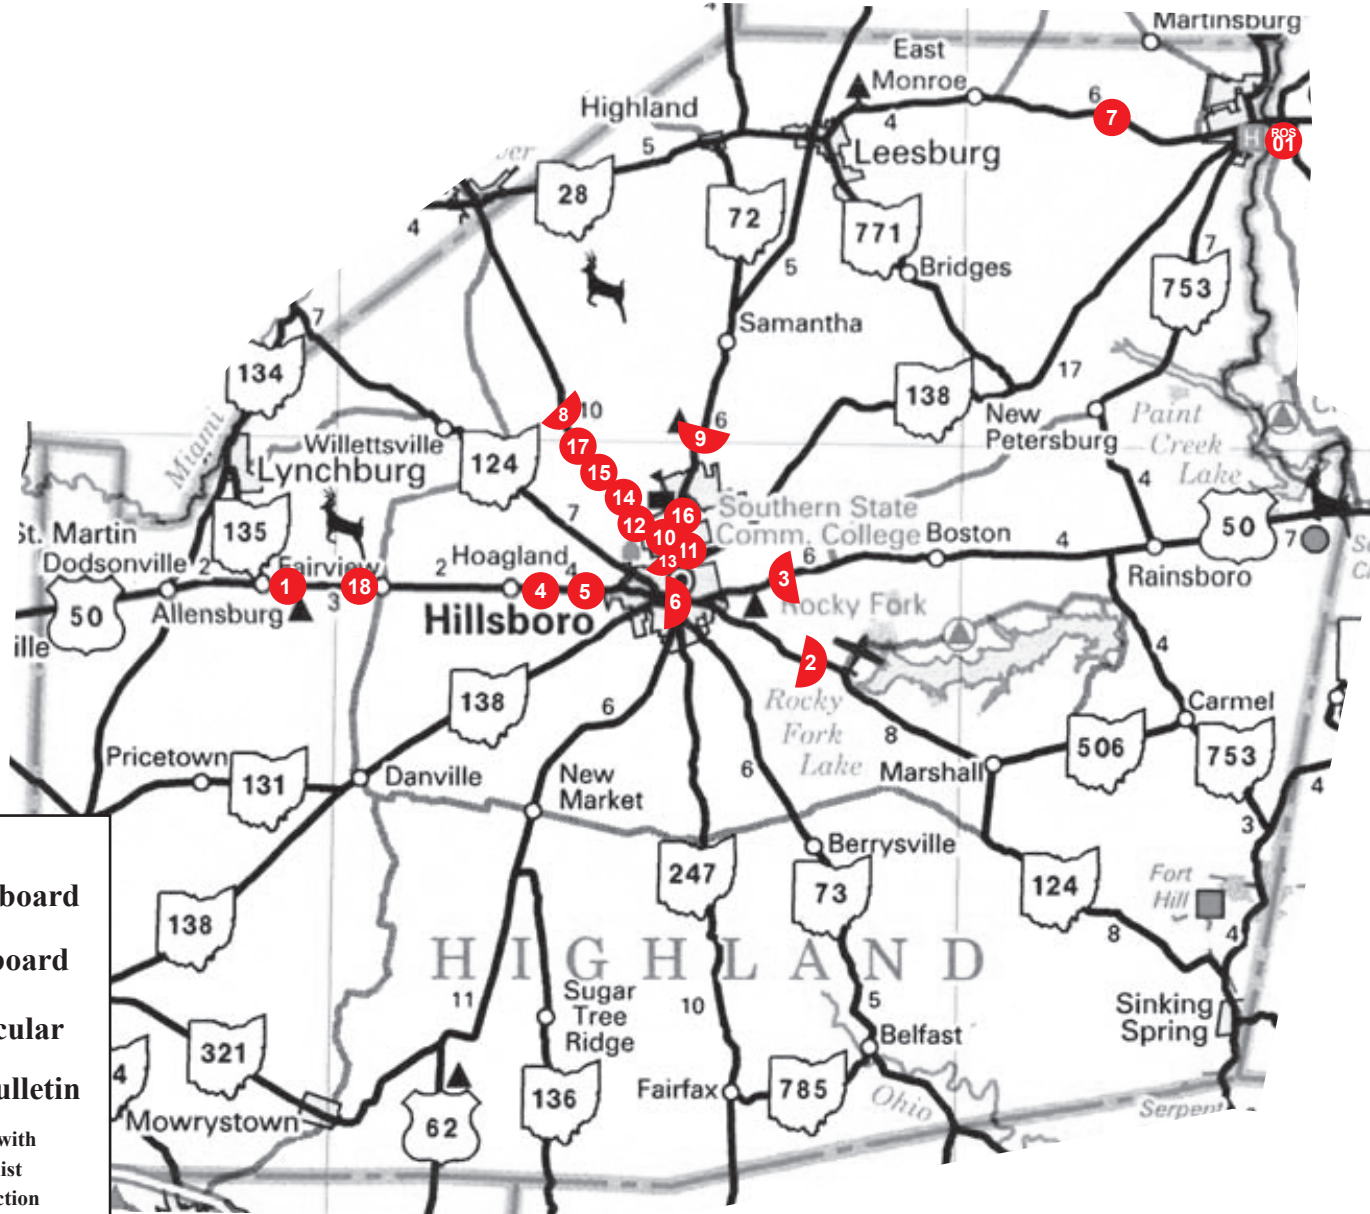

Excellence in Outdoor Advertising

**KEY**

-  30-Sheet Billboard
-  8-Sheet Billboard
-  Wall Spectacular
-  Permanent Bulletin

Numbers correspond with numbered location list  
 Flat edges denote direction the billboard faces.  
 Circles designate locations that face both directions