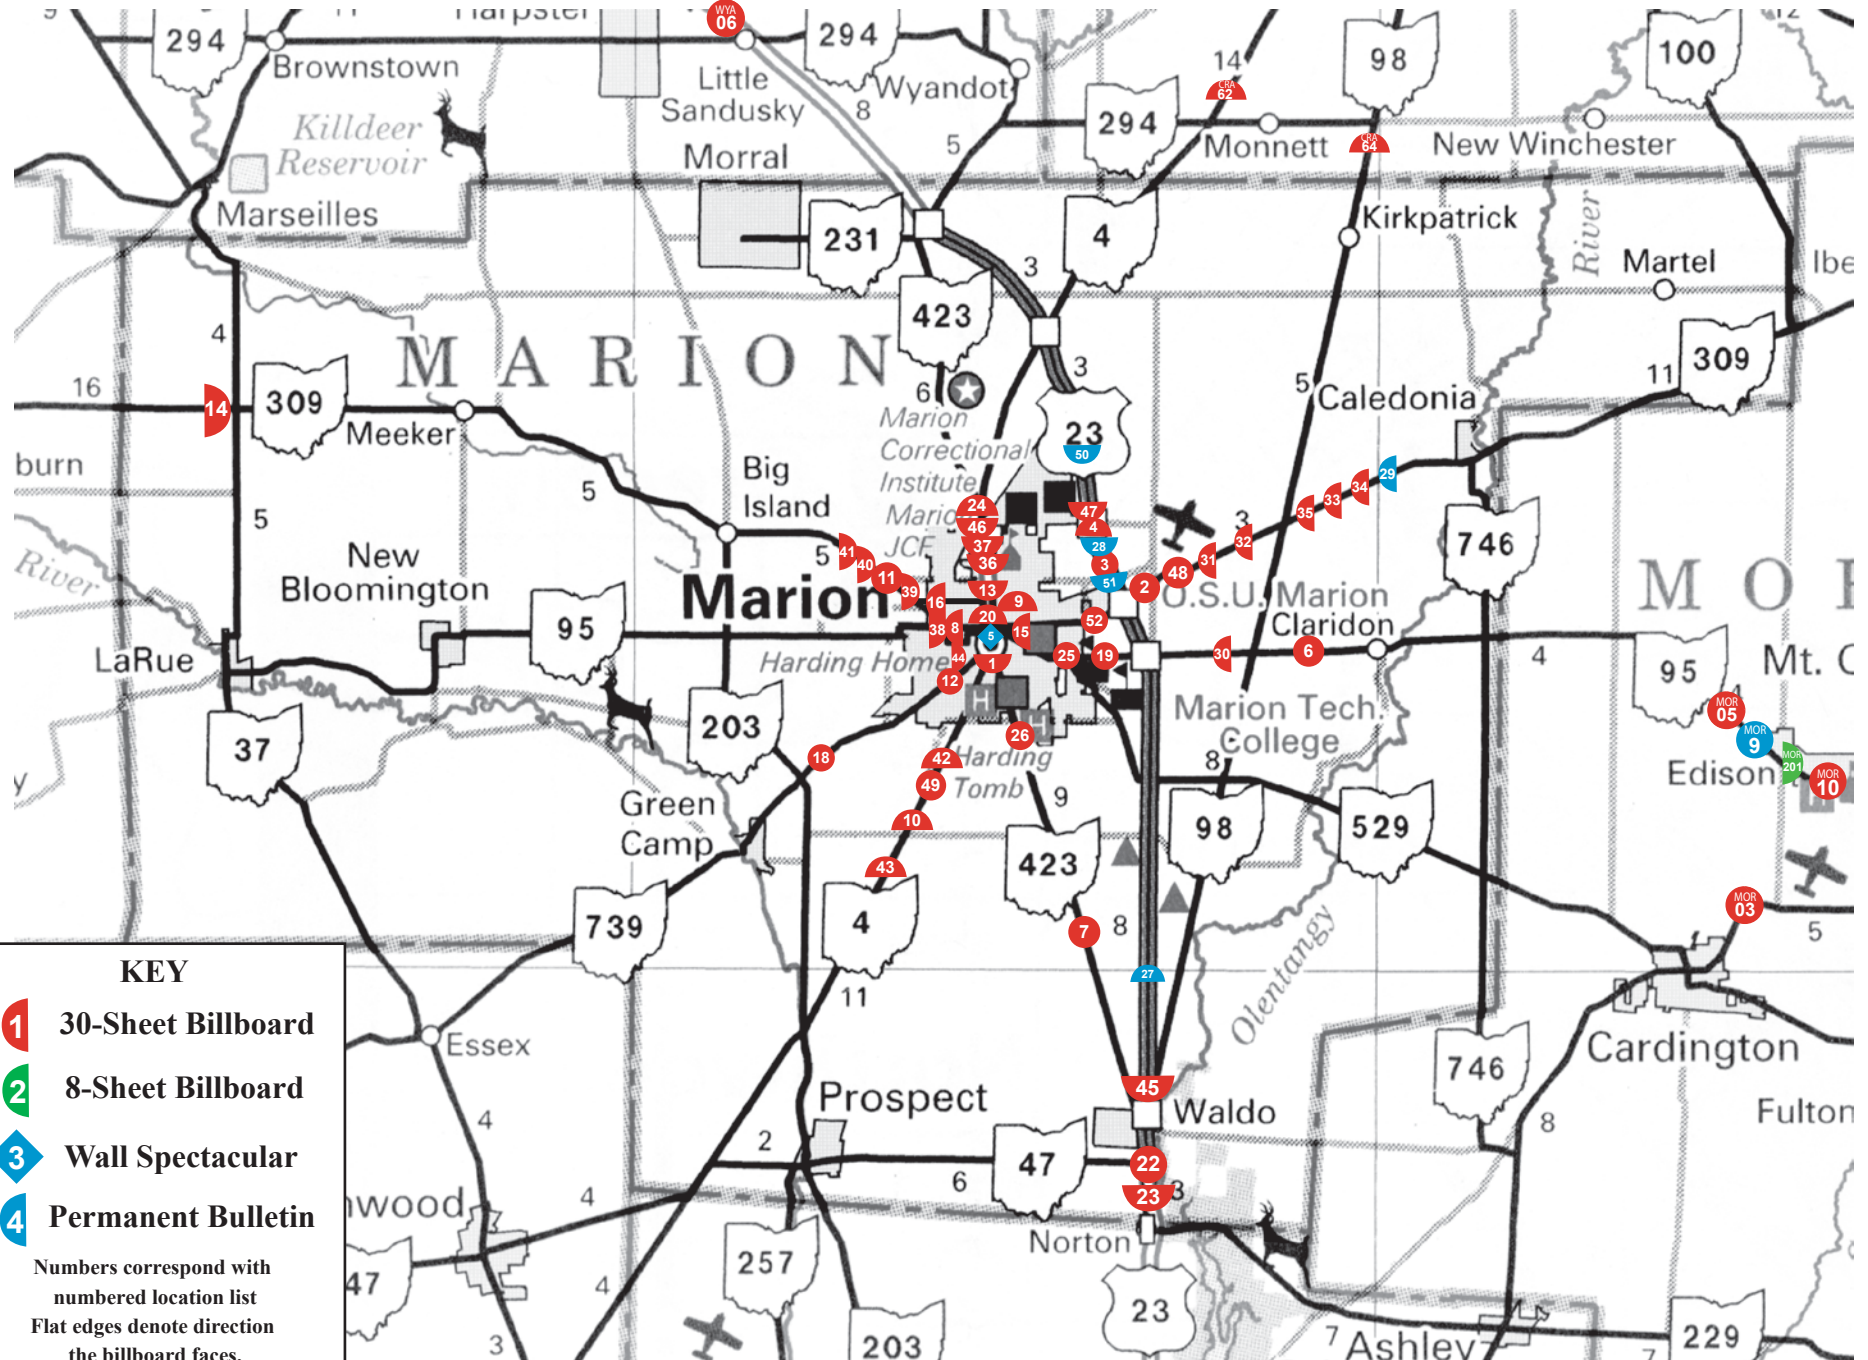

Excellence in Outdoor Advertising

**KEY**

- 30-Sheet Billboard
- 8-Sheet Billboard
- Wall Spectacular
- Permanent Bulletin

Numbers correspond with numbered location list  
 Flat edges denote direction the billboard faces.  
 Circles designate locations that face both directions