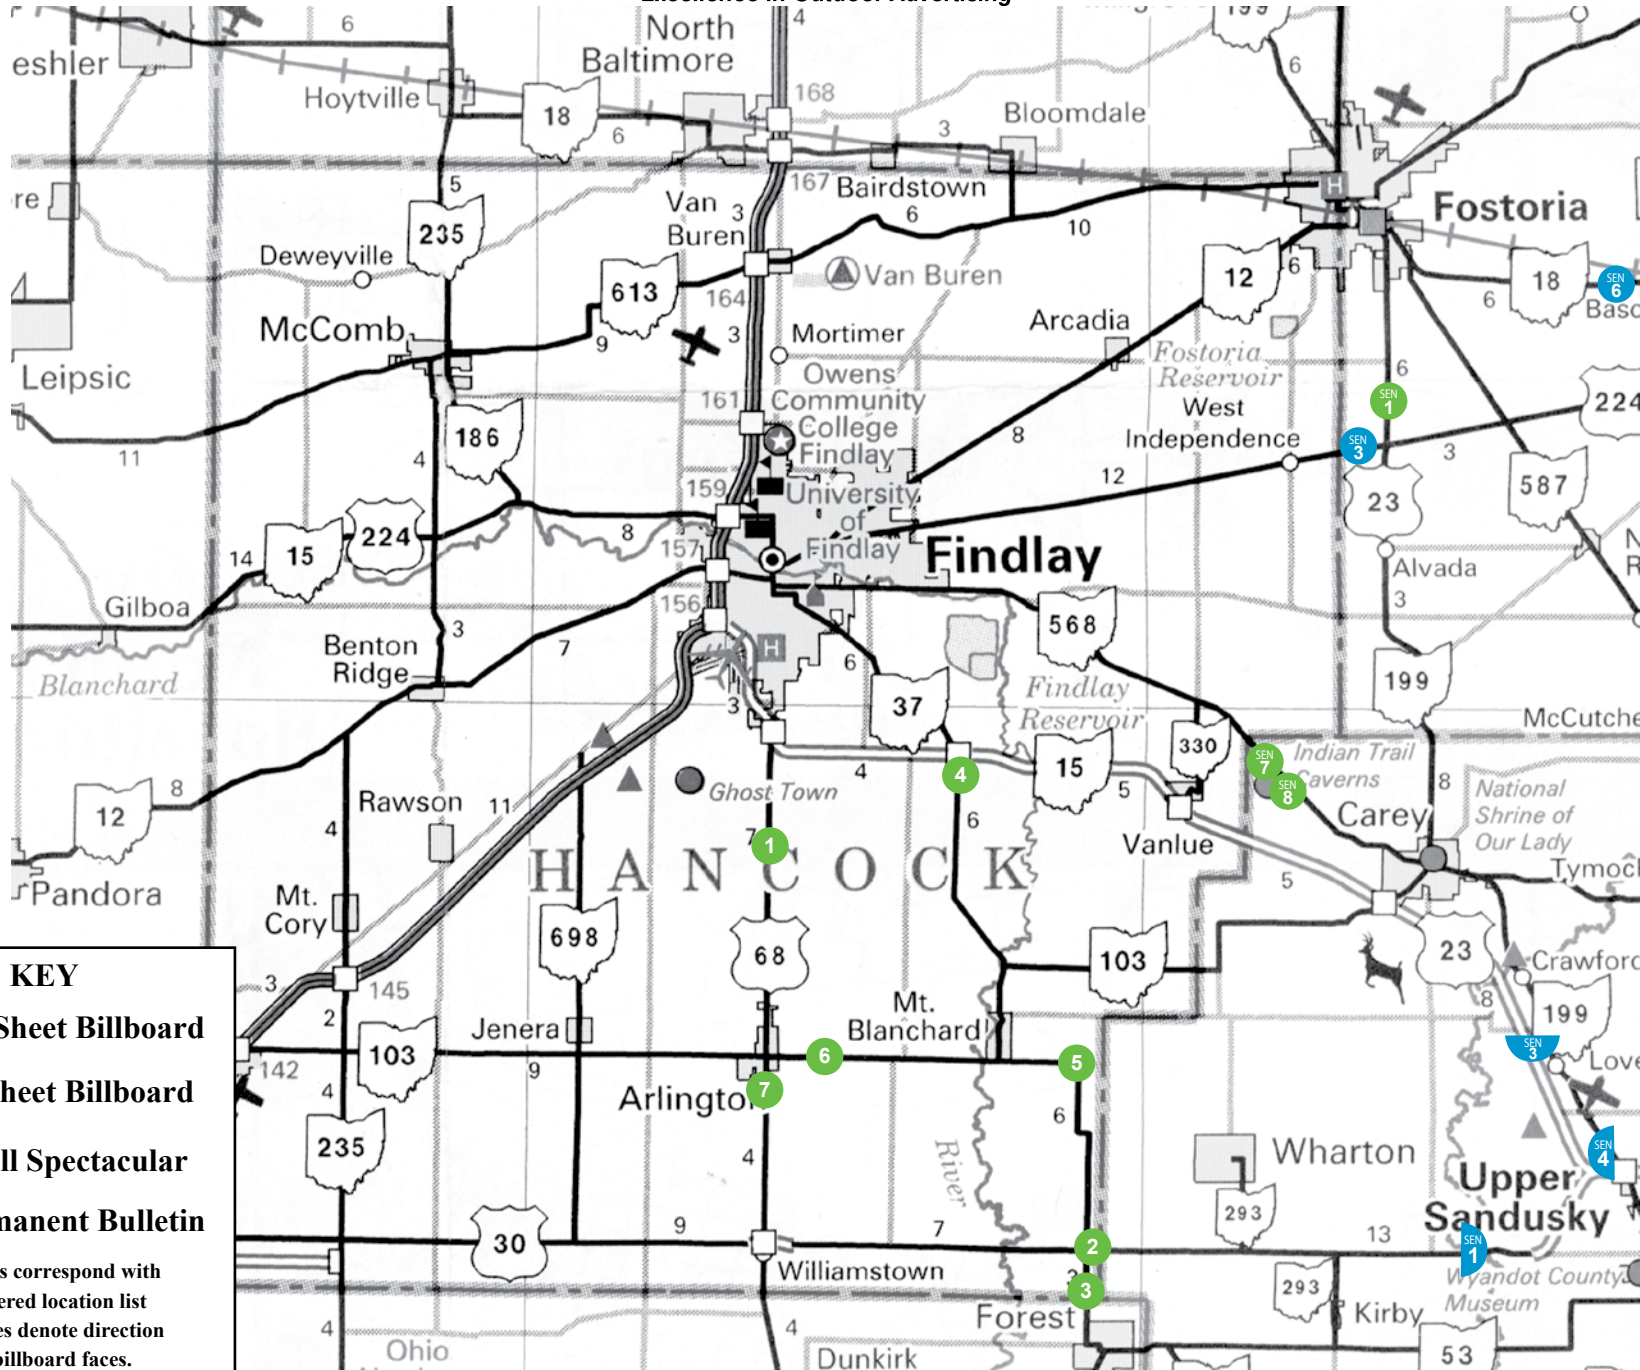

Excellence in Outdoor Advertising

**KEY**

- 30-Sheet Billboard
- 8-Sheet Billboard
- Wall Spectacular
- Permanent Bulletin

Numbers correspond with numbered location list  
 Flat edges denote direction the billboard faces.  
 Circles designate locations that face both directions