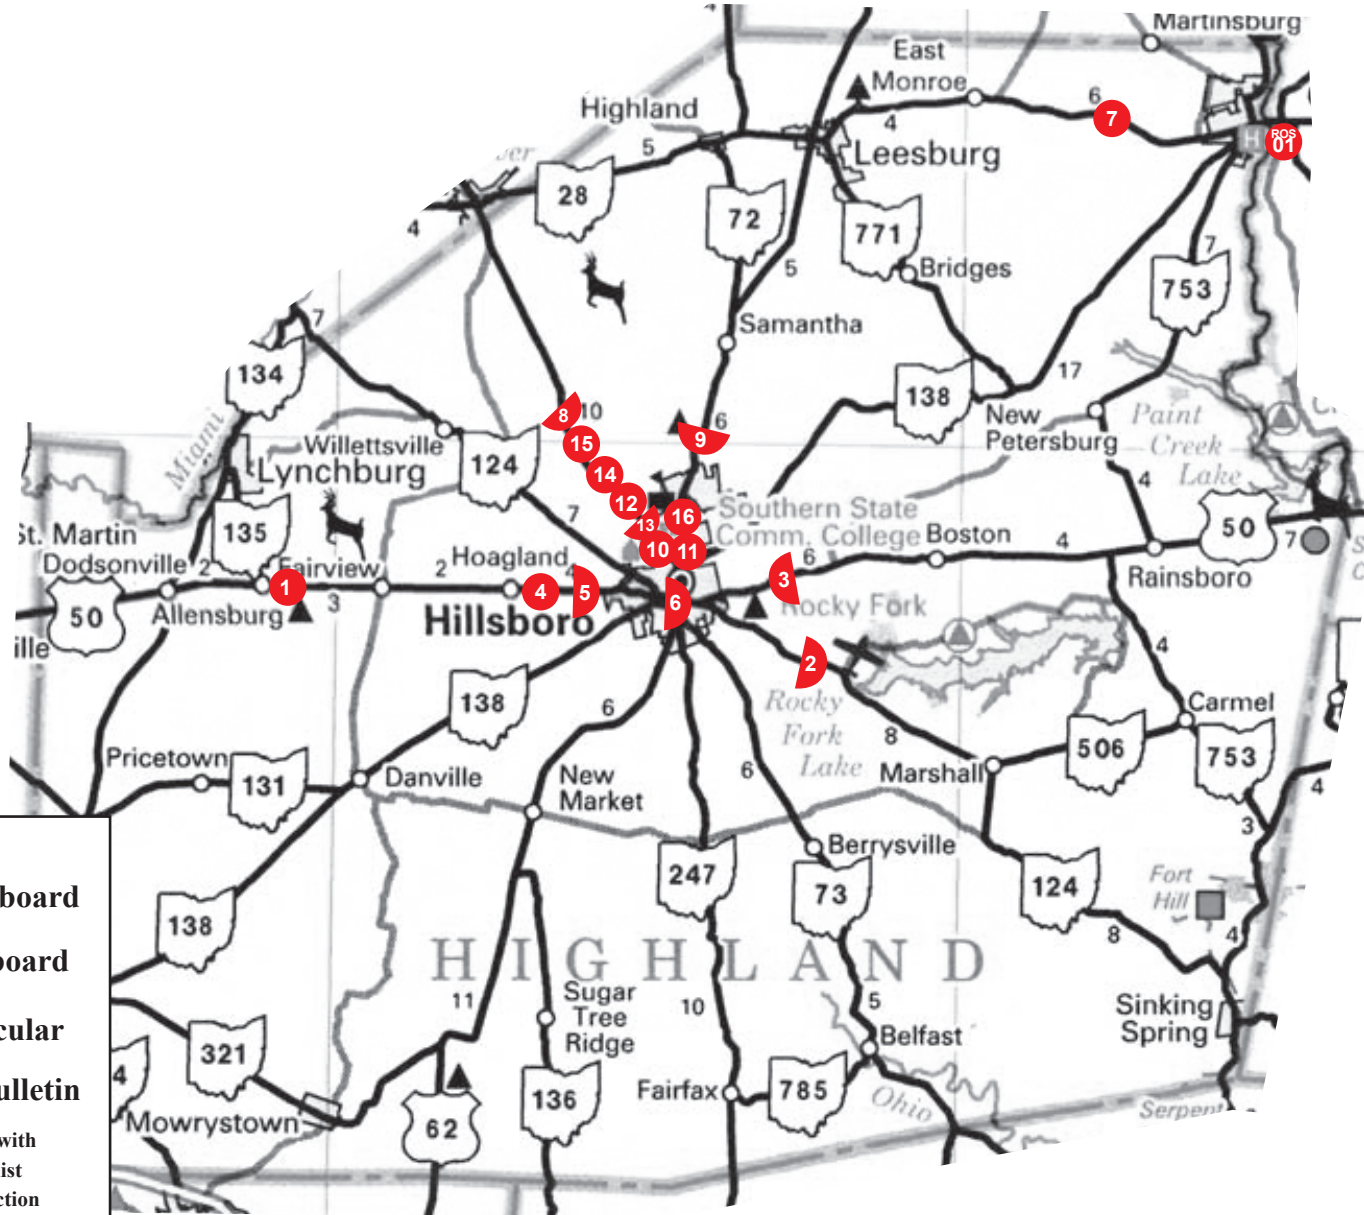

Excellence in Outdoor Advertising

**KEY**

-  30-Sheet Billboard
-  8-Sheet Billboard
-  Wall Spectacular
-  Permanent Bulletin

Numbers correspond with numbered location list  
 Flat edges denote direction the billboard faces.  
 Circles designate locations that face both directions