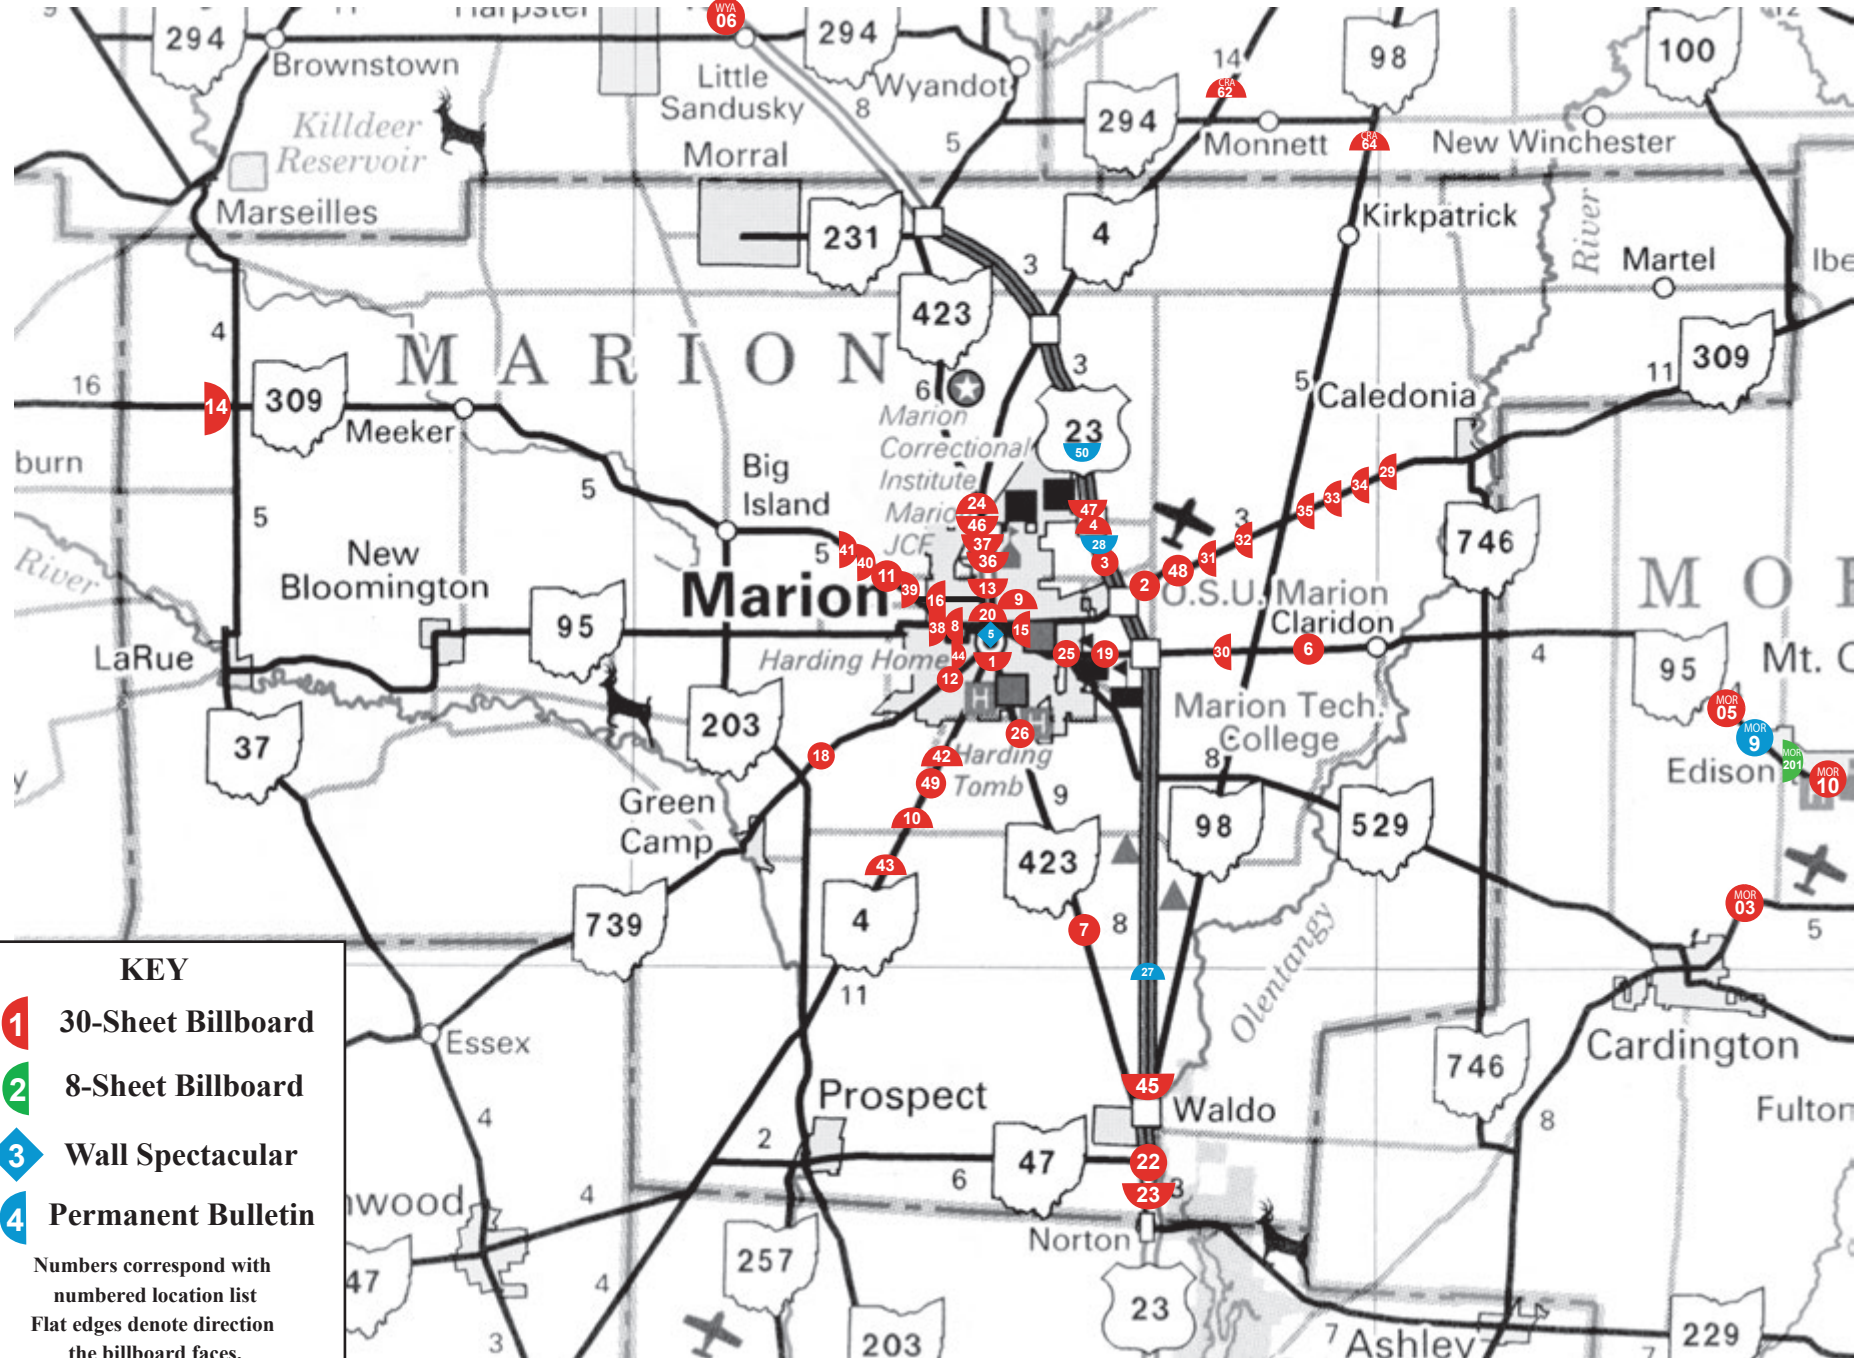

Excellence in Outdoor Advertising

KEY

-  30-Sheet Billboard
-  8-Sheet Billboard
-  Wall Spectacular
-  Permanent Bulletin

Numbers correspond with numbered location list
 Flat edges denote direction the billboard faces.
 Circles designate locations that face both directions