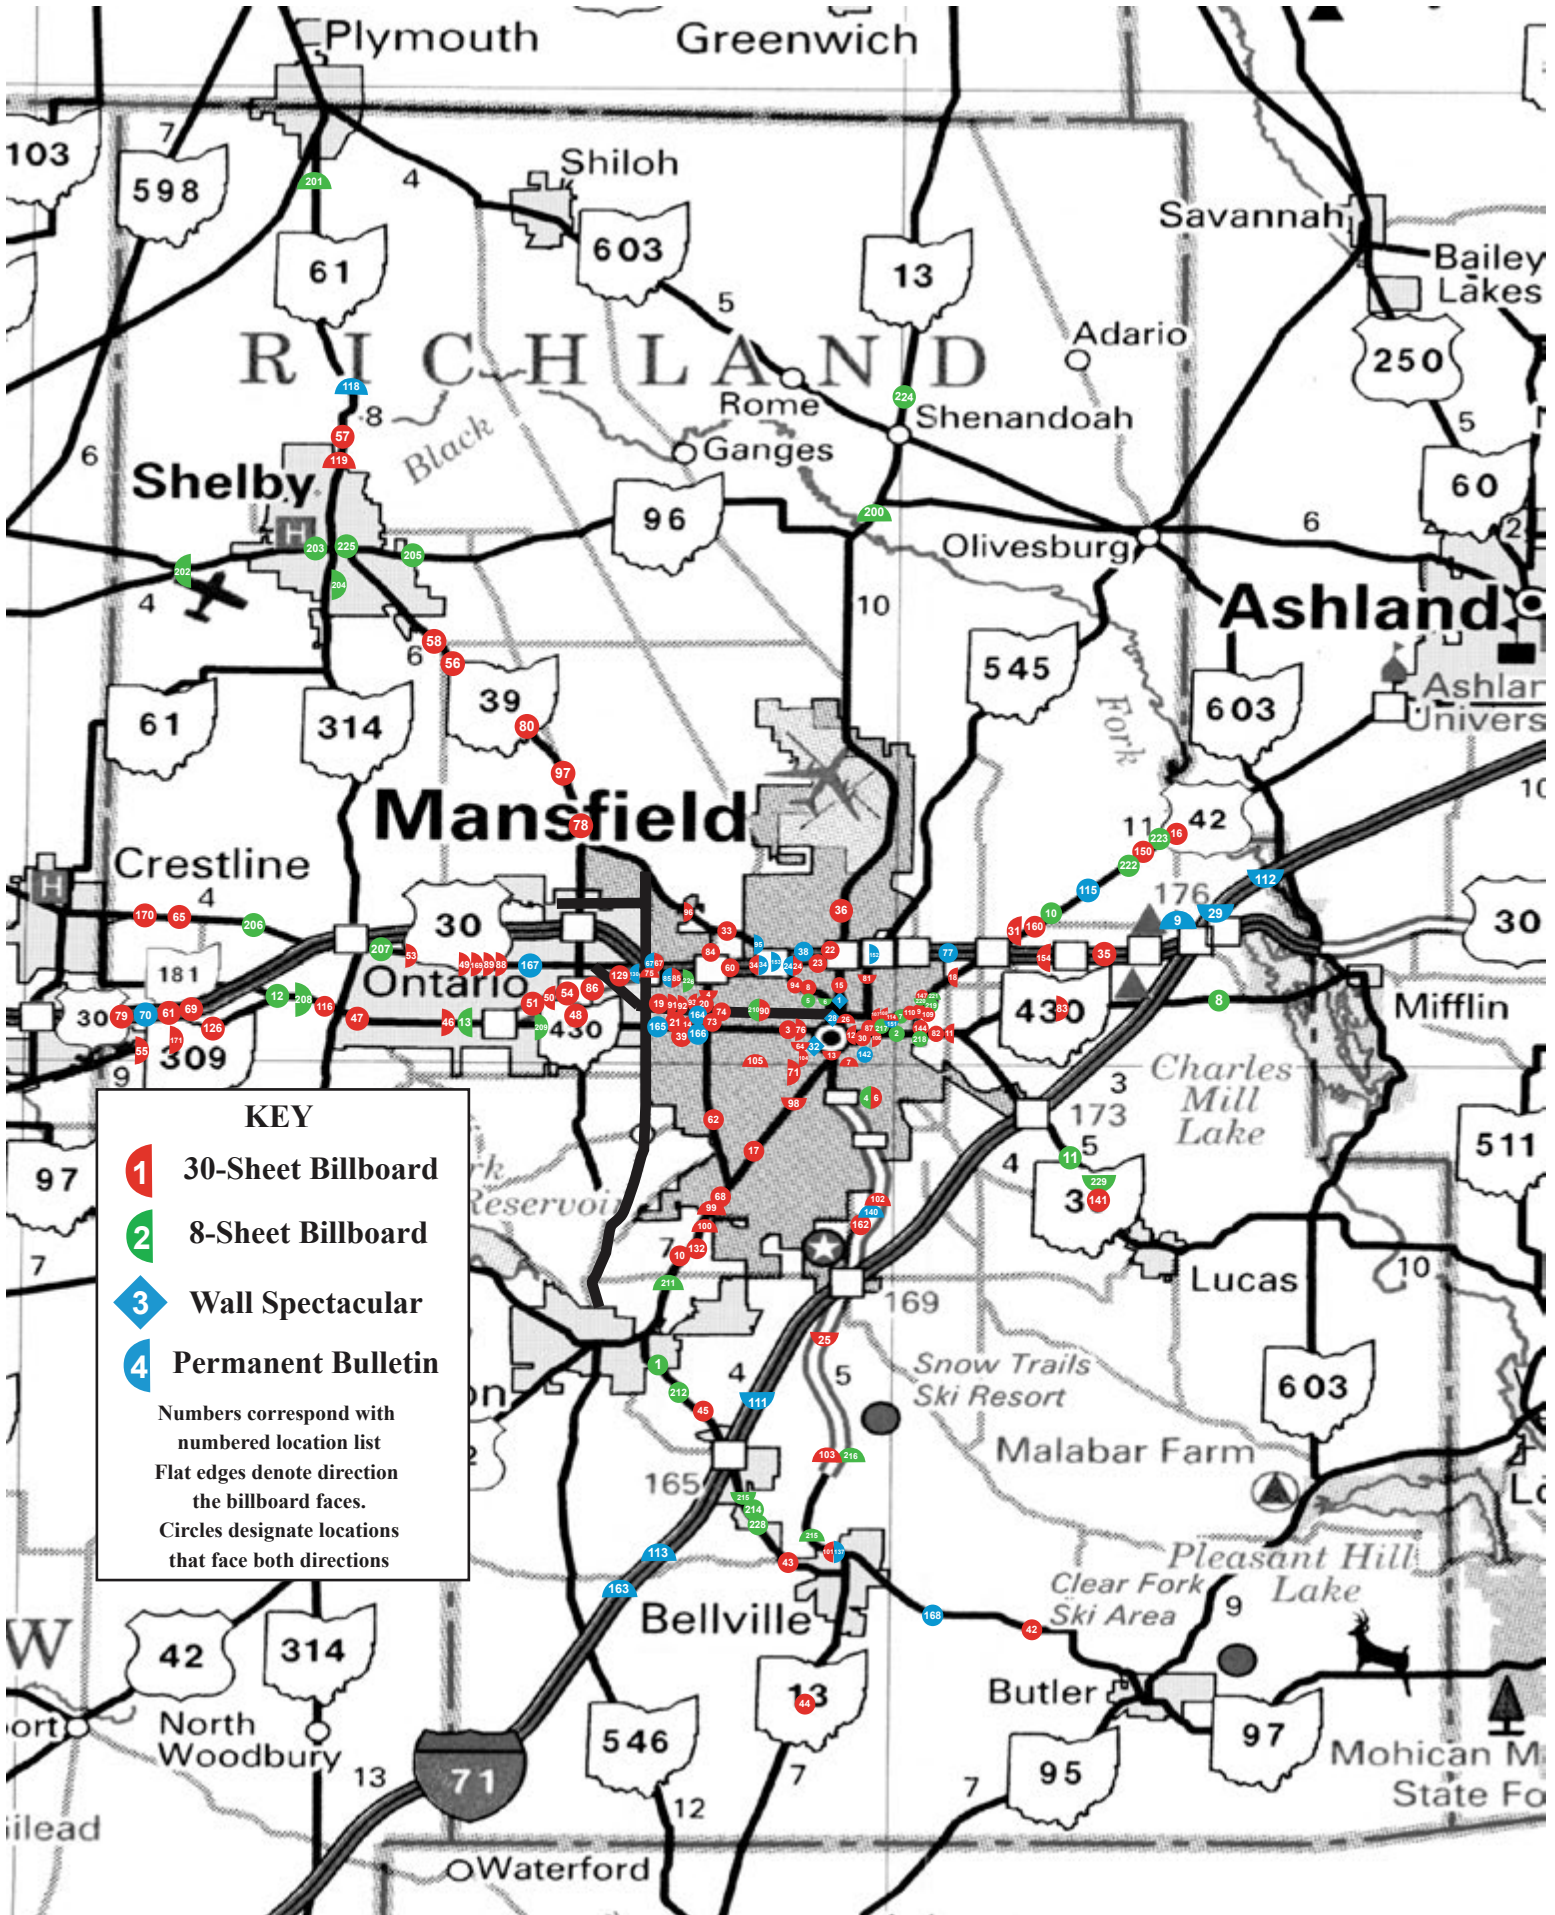

Excellence in Outdoor Advertising

KEY

-  30-Sheet Billboard
-  8-Sheet Billboard
-  Wall Spectacular
-  Permanent Bulletin

Numbers correspond with numbered location list
 Flat edges denote direction the billboard faces.
 Circles designate locations that face both directions